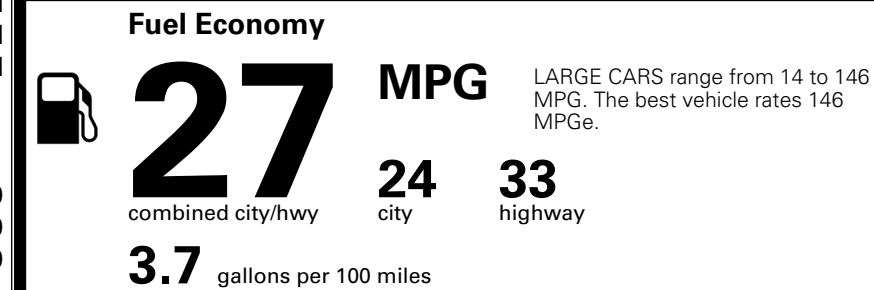

MANUFACTURER'S SUGGESTED RETAIL PRICE ▶

$ 30,090.00

COMPARE GT-LINE AWD FEATURES

Added to/in place of standard GT-Line FWD features
- All-Wheel Drive
- Heated Steering Wheel

Included
Included
Included

ADDITIONAL INSTALLED EQUIPMENT:

(In addition to or in place of standard features)

Steel Matte Gray Paint
GT-Line Red Interior Color Package
GT-Line Premium Package
- Panoramic Sunroof w/ Power Sunshade
- LED Interior Lighting
- Bose Premium Audio w/Active Sound Design
- 18" Black Finished Alloy Wheels, Unique Design
Cargo Mat
Carpeted Floor Mats
Cargo Net
First Aid Kit, Small

$695.00
$295.00
$2,200.00

$110.00
$200.00
$60.00
$45.00

MSRP INCLUDING OPTIONS

$ 33,695.00

INLAND FREIGHT AND HANDLING

$ 1,245.00

TOTAL MANUFACTURER'S SUGGESTED RETAIL PRICE ▶

$ 34,940.00

TOTAL ADDITIONAL WEIGHT: 22.6

*Additional terms and conditions apply.

**Kia Connect may be currently unavailable for some Model Year 2022 and newer vehicles sold or purchased in Massachusetts; please see owners.kia.com for more information.

NOTE: When you purchase this vehicle, Kia America, Inc. collects personal information you provide to the dealership. For information on our collection and use of personal information and your rights, please see our Privacy Policy on www.kia.com.

EPA DOT Fuel Economy and Environment

Gasoline Vehicle

You spend
$750
more in fuel costs
over 5 years
compared to the
average new vehicle.

Annual fuel cost
$1,850