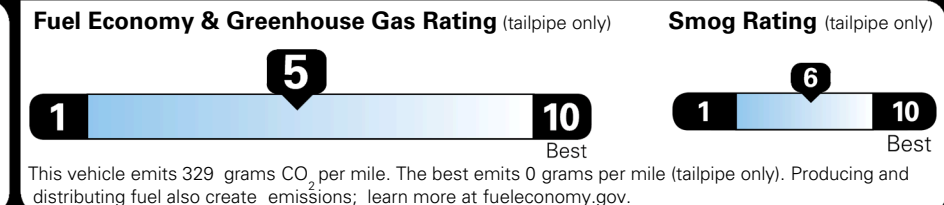

EPA DOT Fuel Economy and Environment

Gasoline Vehicle

You spend
\$750
 more in fuel costs
 over 5 years
 compared to the
 average new vehicle.

Annual fuel cost
\$1,850

Actual results will vary for many reasons, including driving conditions and how you drive and maintain your vehicle. The average new vehicle gets 29 MPG and costs \$8,500 to fuel over 5 years. Cost estimates are based on 15,000 miles per year at \$ 3.30 per gallon. MPGe is miles per gasoline gallon equivalent. Vehicle emissions are a significant cause of climate change and smog.