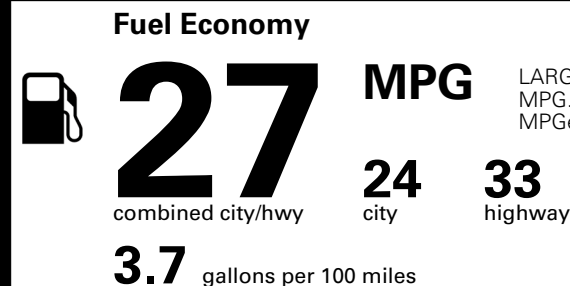

\$ 30,090.00

Included
 Included
 Included

\$495.00
 \$295.00
 \$2,200.00

MSRP INCLUDING OPTIONS

\$ 33,080.00

INLAND FREIGHT AND HANDLING

\$ 1,245.00

TOTAL MANUFACTURER'S SUGGESTED RETAIL PRICE ▶

\$ 34,325.00

TOTAL ADDITIONAL WEIGHT:

EPA DOT Fuel Economy and Environment

Gasoline Vehicle

You spend \$750 more in fuel costs over 5 years compared to the average new vehicle.

Annual fuel cost \$1,850

Actual results will vary for many reasons, including driving conditions and how you drive and maintain your vehicle. The average new vehicle gets 29 MPG and costs \$8,500 to fuel over 5 years. Cost estimates are based on 15,000 miles per year at \$ 3.30 per gallon. MPGe is miles per gasoline gallon equivalent. Vehicle emissions are a significant cause of climate change and smog.