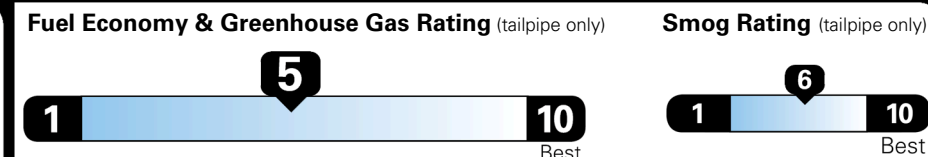

\$ 34,325.00

TOTAL ADDITIONAL WEIGHT:

EPA DOT Fuel Economy and Environment

Gasoline Vehicle

You spend \$750 more in fuel costs over 5 years compared to the average new vehicle.

Annual fuel cost \$1,850

Actual results will vary for many reasons, including driving conditions and how you drive and maintain your vehicle. The average new vehicle gets 29 MPG and costs \$8,500 to fuel over 5 years. Cost estimates are based on 15,000 miles per year at \$ 3.30 per gallon. MPGe is miles per gasoline gallon equivalent. Vehicle emissions are a significant cause of climate change and smog.