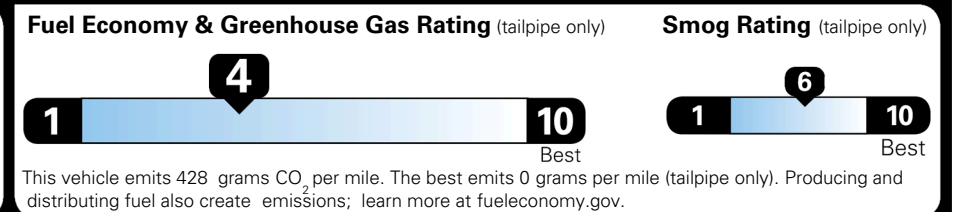

TOTAL ADDITIONAL WEIGHT: 20.5

EPA DOT Fuel Economy and Environment

Gasoline Vehicle

You spend **\$3,250** more in fuel costs over 5 years compared to the average new vehicle.

Annual fuel cost **\$2,350**

Actual results will vary for many reasons, including driving conditions and how you drive and maintain your vehicle. The average new vehicle gets 29 MPG and costs \$8,500 to fuel over 5 years. Cost estimates are based on 15,000 miles per year at \$ 3.30 per gallon. MPGe is miles per gasoline gallon equivalent. Vehicle emissions are a significant cause of climate change and smog.