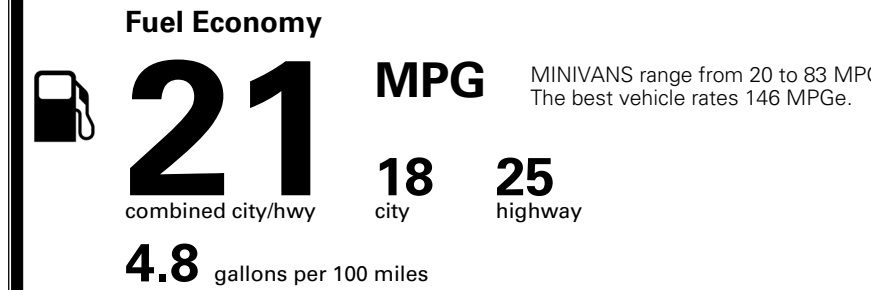

\$495.00
 \$2,500.00
 Included
 \$285.00
 \$130.00
 \$45.00

MSRP INCLUDING OPTIONS

\$ 54,945.00

INLAND FREIGHT AND HANDLING

\$ 1,545.00

TOTAL MANUFACTURER'S SUGGESTED RETAIL PRICE ▶

\$ 56,490.00

*Additional terms and conditions apply.
 **Kia Connect may be currently unavailable for some Model Year 2022 and newer vehicles sold or purchased in Massachusetts; please see owners.kia.com for more information.
 NOTE: When you purchase this vehicle, Kia America, Inc. collects personal information you provide to the dealership. For information on our collection and use of personal information and your rights, please see our Privacy Policy on www.kia.com.

TOTAL ADDITIONAL WEIGHT: 20.5

EPA DOT Fuel Economy and Environment

Gasoline Vehicle

You spend **\$3,250** more in fuel costs over 5 years compared to the average new vehicle.

Annual fuel cost **\$2,350**

Actual results will vary for many reasons, including driving conditions and how you drive and maintain your vehicle. The average new vehicle gets 29 MPG and costs \$8,500 to fuel over 5 years. Cost estimates are based on 15,000 miles per year at \$ 3.30 per gallon. MPGe is miles per gasoline gallon equivalent. Vehicle emissions are a significant cause of climate change and smog.