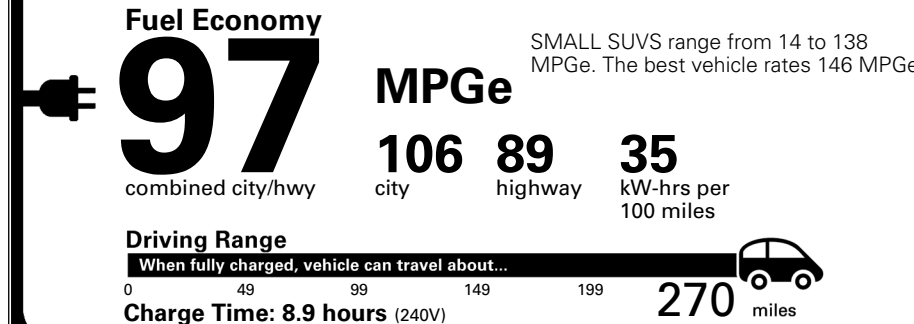

MANUFACTURER'S SUGGESTED RETAIL PRICE ▶

$ 53,000.00

COMPARE GT-LINE AWD FEATURES

Added to/in place of standard GT-Line RWD features

- Dual-Motor e-AWD (320hp, 446 lb-ft Torque)
- 20" Alloy Wheels w/ Black Finish
- Heat Pump
- Heated Steering Wheel
- Heated Rear Outboard Seats

Included
Included
Included
Included
Included

ADDITIONAL INSTALLED EQUIPMENT:

(In addition to or in place of standard features)

- Wolf Gray / Black Roof Paint
- Carpeted Floor Mats
- Cargo Cover
- Cargo Tray w/Luggage Board
- NACS Charge Port DC Adapter
- Mud Guards (Special)

$695.00
$240.00
$170.00
$140.00
Included
$145.00

MSRP INCLUDING OPTIONS

$ 54,390.00

INLAND FREIGHT AND HANDLING

$ 1,545.00

TOTAL MANUFACTURER'S SUGGESTED RETAIL PRICE ▶

$ 55,935.00

TOTAL ADDITIONAL WEIGHT: 22.0

*Additional terms and conditions apply.

**Kia Connect may be currently unavailable for some Model Year 2022 and newer vehicles sold or purchased in Massachusetts; please see owners.kia.com for more information.

NOTE: When you purchase this vehicle, Kia America, Inc. collects personal information you provide to the dealership. For information on our collection and use of personal information and your rights, please see our Privacy Policy on www.kia.com.

EPA DOT Fuel Economy and Environment

Electric Vehicle

You save $4,000
in fuel costs over 5 years compared to the average new vehicle.

Annual fuel cost $900