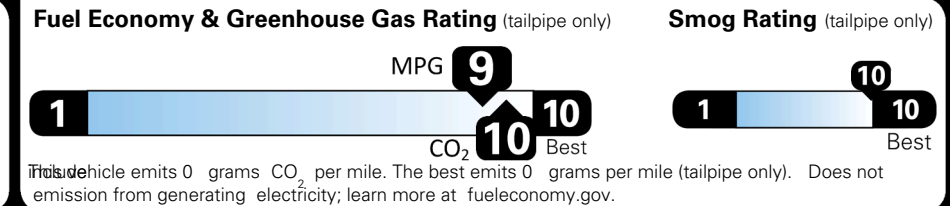

EPA DOT Fuel Economy and Environment

Electric Vehicle

You save \$4,000
 in fuel costs over 5 years compared to the average new vehicle.

Annual fuel cost \$900

Actual results will vary for many reasons, including driving conditions and how you drive and maintain your vehicle. The average new vehicle gets 29 MPG and costs \$8,500 to fuel over 5 years. Cost estimates are based on 15,000 miles per year at \$0.17 per kW-hr. MPGe is miles per gasoline gallon equivalent. Vehicle emissions are a significant cause of global warming and smog.