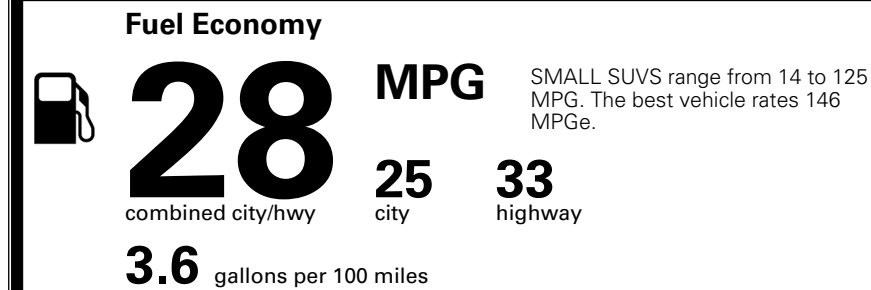

TOTAL ADDITIONAL WEIGHT: 13.7

EPA DOT Fuel Economy and Environment

Gasoline Vehicle

You spend \$250 more in fuel costs over 5 years compared to the average new vehicle.

Annual fuel cost \$1,750

Actual results will vary for many reasons, including driving conditions and how you drive and maintain your vehicle. The average new vehicle gets 29 MPG and costs \$8,500 to fuel over 5 years. Cost estimates are based on 15,000 miles per year at \$ 3.30 per gallon. MPGe is miles per gasoline gallon equivalent. Vehicle emissions are a significant cause of climate change and smog.