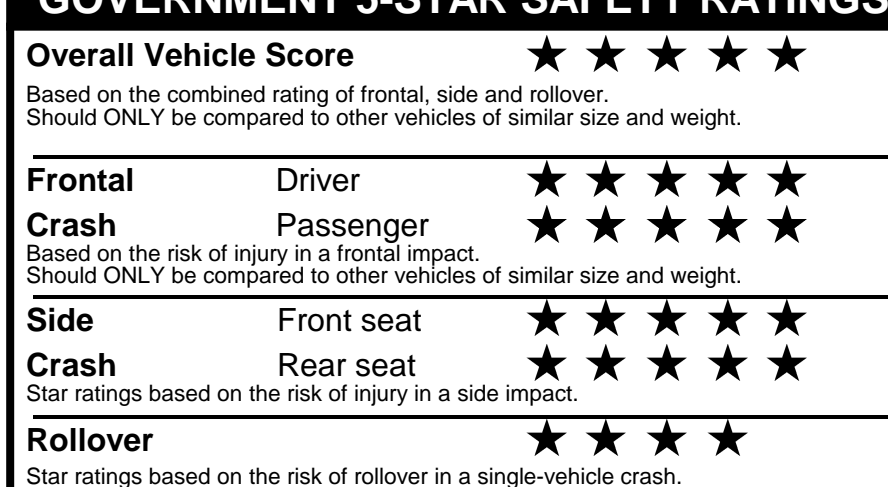

fueleconomy.gov

Calculate personalized estimates and compare vehicles

GOVERNMENT 5-STAR SAFETY RATINGS

Star ratings range from 1 to 5 stars (★★★★★) with 5 being the highest. Source: National Highway Traffic Safety Administration (NHTSA). www.safercar.gov or 1-888-327-4236