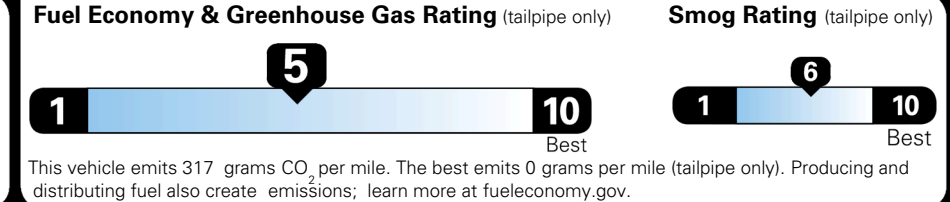

TOTAL ADDITIONAL WEIGHT: 13.7

EPA DOT Fuel Economy and Environment

Gasoline Vehicle

You spend \$250 more in fuel costs over 5 years compared to the average new vehicle.

Annual fuel cost \$1,750

Actual results will vary for many reasons, including driving conditions and how you drive and maintain your vehicle. The average new vehicle gets 29 MPG and costs \$8,500 to fuel over 5 years. Cost estimates are based on 15,000 miles per year at \$ 3.30 per gallon. MPGe is miles per gasoline gallon equivalent. Vehicle emissions are a significant cause of climate change and smog.