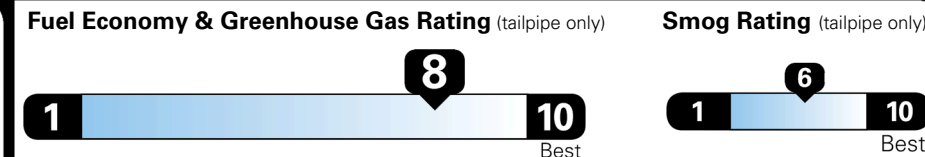

This vehicle emits 167 grams CO₂ per mile. The best emits 0 grams per mile (tailpipe only). Producing and distributing fuel also create emissions; learn more at fueleconomy.gov.

Actual results will vary for many reasons, including driving conditions and how you drive and maintain your vehicle. The average new vehicle gets 29 MPG and costs $8,500 to fuel over 5 years. Cost estimates are based on 15,000 miles per year at $ 3.30 per gallon. MPGe is miles per gasoline gallon equivalent. Vehicle emissions are a significant cause of climate change and smog.

fueleconomy.gov

Calculate personalized estimates and compare vehicles