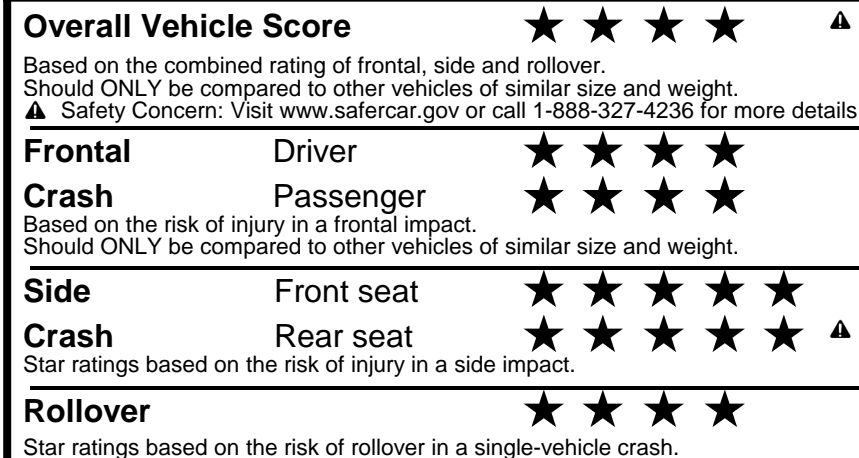

TOTAL ADDITIONAL WEIGHT: 10.7

EPA DOT Fuel Economy and Environment

Gasoline Vehicle

SMALL SUVs range from 14 to 138 MPG. The best vehicle rates 146 MPGe.

You save \$3,750
 in fuel costs over 5 years compared to the average new vehicle.

fueleconomy.gov

Calculate personalized estimates and compare vehicles

GOVERNMENT 5-STAR SAFETY RATINGS

Star ratings range from 1 to 5 stars (★★★★★) with 5 being the highest. Source: National Highway Traffic Safety Administration (NHTSA). www.safercar.gov or 1-888-327-4236