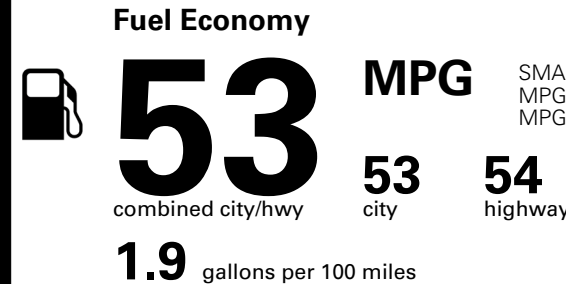

MSRP INCLUDING OPTIONS

\$ 34,325.00

INLAND FREIGHT AND HANDLING

\$ 1,495.00

TOTAL MANUFACTURER'S SUGGESTED RETAIL PRICE ▶

\$ 35,820.00

*Additional terms and conditions apply.
 **Kia Connect may be currently unavailable for some Model Year 2022 and newer vehicles sold or purchased in Massachusetts; please see owners.kia.com for more information.
 NOTE: When you purchase this vehicle, Kia America, Inc. collects personal information you provide to the dealership. For information on our collection and use of personal information and your rights, please see our Privacy Policy on www.kia.com.

TOTAL ADDITIONAL WEIGHT: 10.7

EPA DOT Fuel Economy and Environment

Gasoline Vehicle

SMALL SUVs range from 14 to 138 MPG. The best vehicle rates 146 MPGe.

You save \$3,750
 in fuel costs over 5 years compared to the average new vehicle.